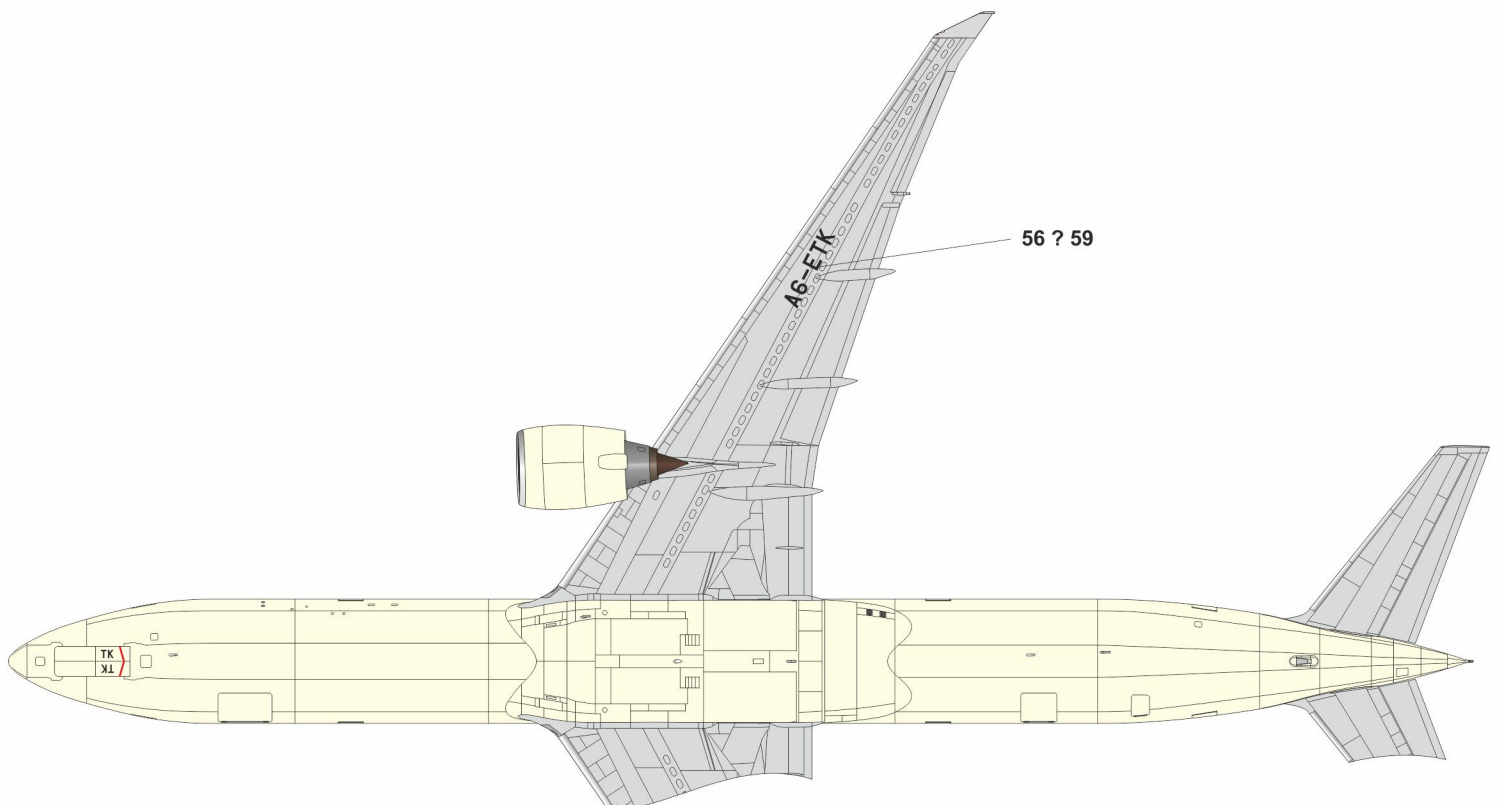

Variant 2. Etihad Airways. Abu Dhabi, United Arab Emirates. Registrations A6-ETK, A6-ETN