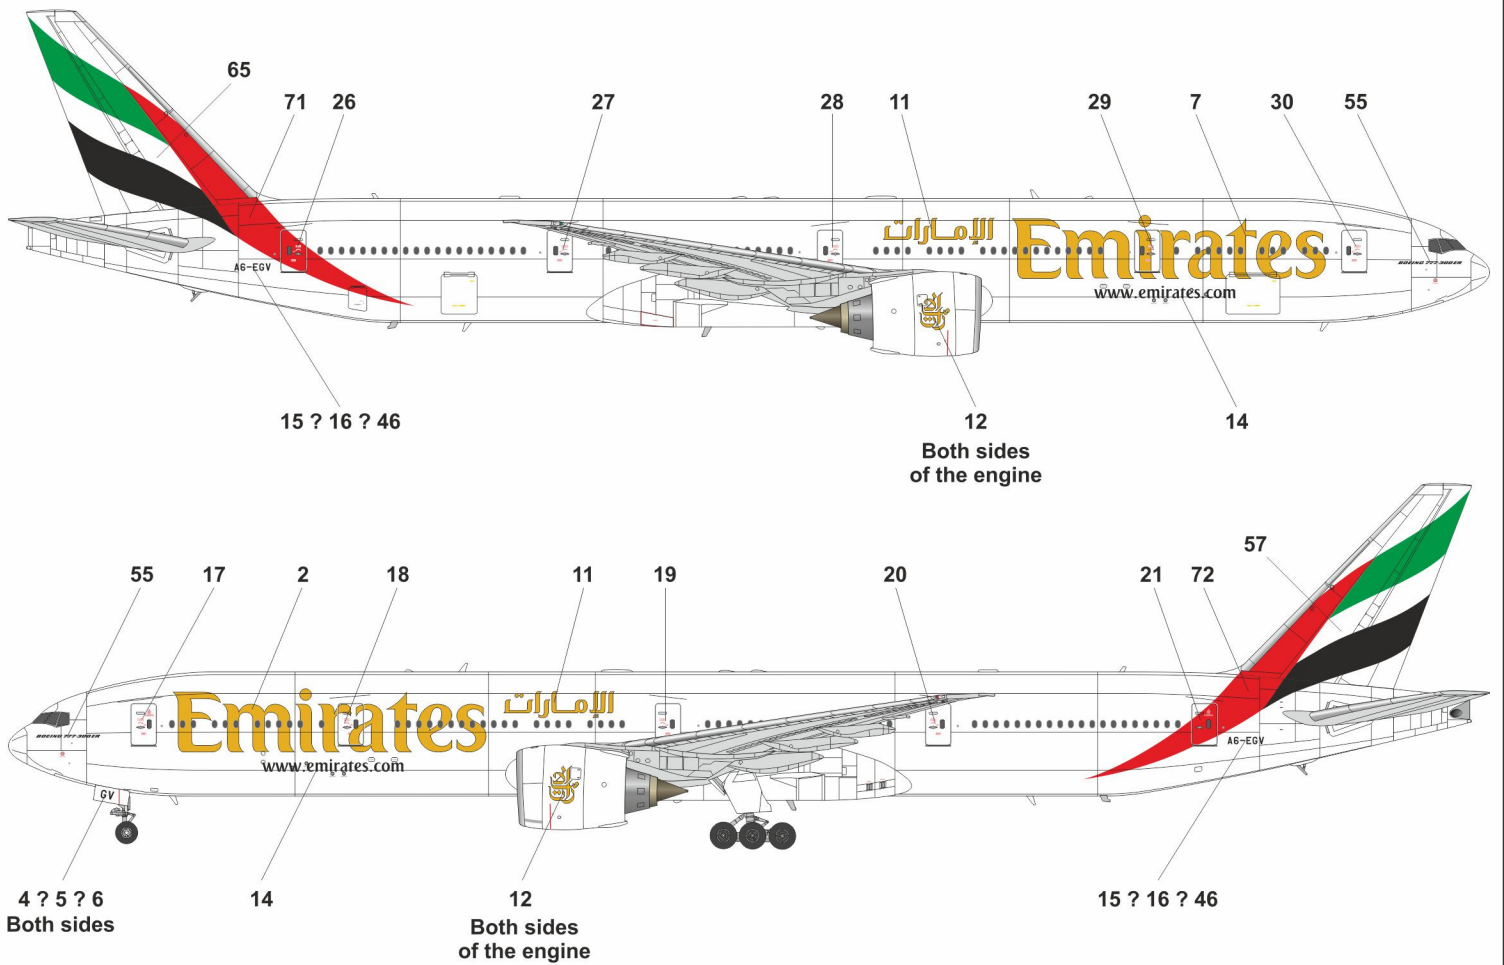

Variant 1. Emirates Airlines. Dubai, United Arab Emirates. Registrations A6-EGV, A6-ECQ, A6-ENX