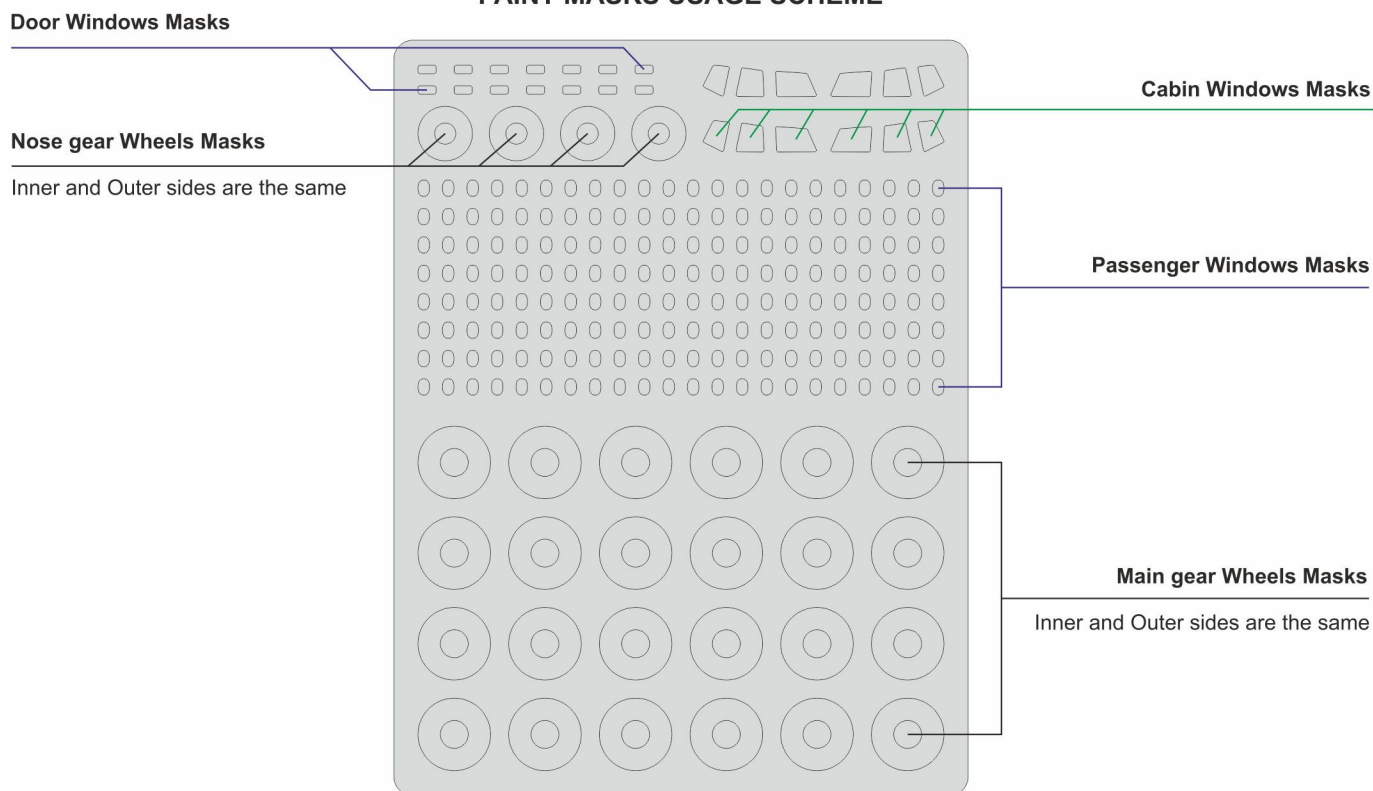

Technical stenciling and paint mask included

Decal Design, Logo and Cover Design is a property of AviaDecals and its affiliates.

AviaDecals ©, 2016

www.aviadecals.com

Decal set for Boeing 777-300ER model in 1/144 scale. Designed for Zvezda model kit #7012

This decals set gives you the ability to paint model in one of three variants (with several registrations) and contains decals and paint masks.

You can download this printable manual (PDF file, A4 size) at www.aviadecals.com.

Content of this decal set:

1. Silk Screen printed decals - 3+ sheets
2. Vinyl pre-cut paint masks - 1 pcs.
3. This Manual - 1 pcs.

PAINT MASKS USAGE SCHEME

Model Paint Recommendations:

The best way to select right colors for your model is choosing colors by photo.