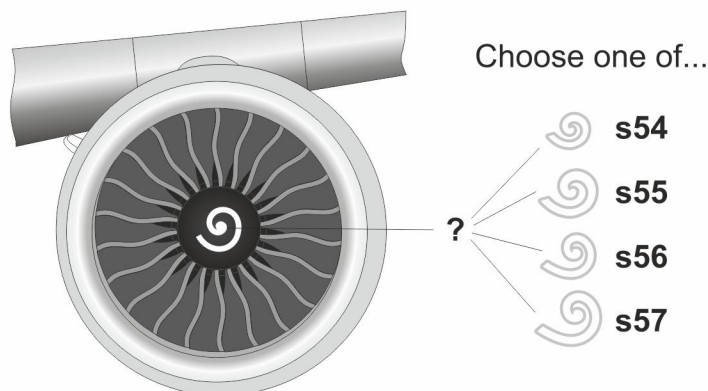

This decals set gives you the ability to paint model in one of three variants (with several registrations) and contains decals and paint masks.

You can download this printable manual (PDF file, A4 size) at www.aviadecals.com.

Content of this decal set:

1. Silk Screen printed decals - 3+ sheets
2. Vinyl pre-cut paint masks - 1 pcs.
3. This Manual - 1 pcs.

PAINT MASKS USAGE SCHEME

Model Paint Recommendations:

The best way to select right colors for your model is choosing colors by photo.

Find photos of your model prototype by registration using most popular websites, such as *airliners.net*, *jetphotos.net*, *planespotters.net* etc.

Engine cone spiral markings

Left engine is shown, right one is the same