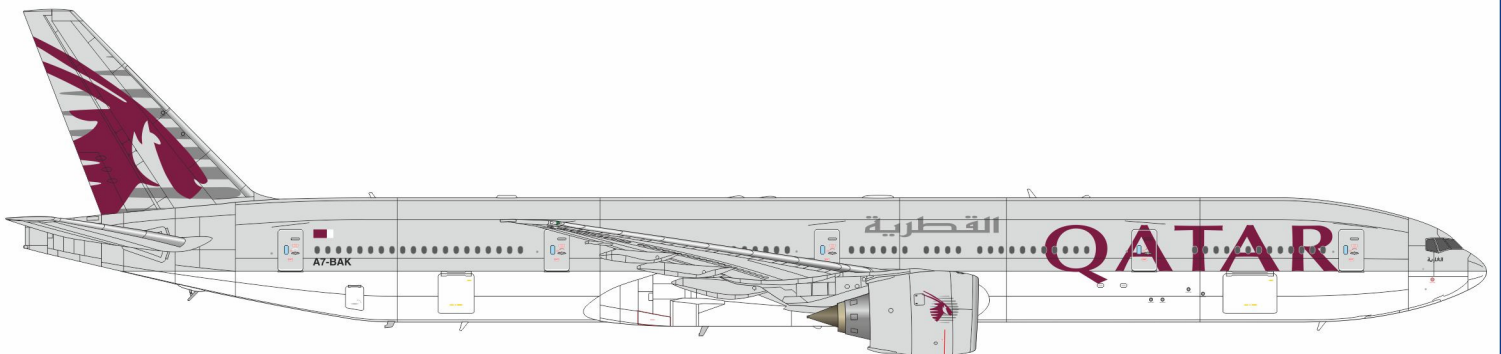

Avia
Decals ©

in association with

AVD144-11

1/144 scale Decal Set
3 paint variants

Designed for Zvezda model kit #7012

Boeing 777-300ER

Paint Masks
included

Emirates Airlines, Etihad Airways, Qatar Airways

Technical stenciling and paint mask included

Decal Design, Logo and Cover Design is a property of AviaDecals and its affiliates.

AviaDecals ©, 2016

www.aviadecals.com

Decal set for Boeing 777-300ER model in 1/144 scale. Designed for Zvezda model kit #7012