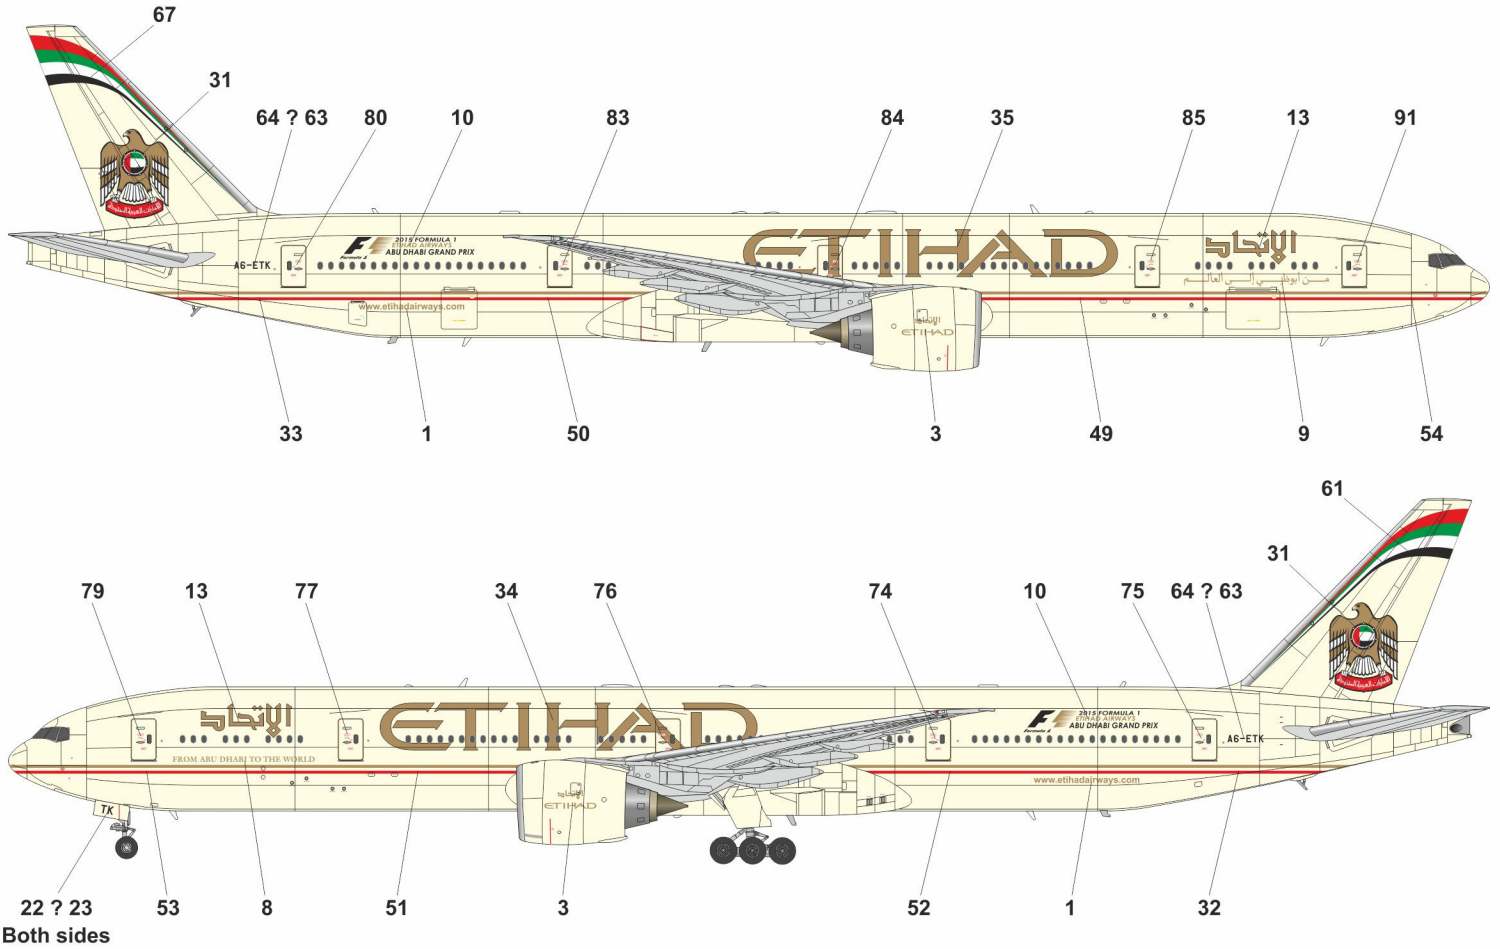

Avia
Decals ©

in association with

AVD144-11

1/144 scale Decal Set
3 paint variants

Designed for Zvezda model kit #7012

Boeing 777-300ER

Paint Masks
included

Emirates Airlines, Etihad Airways, Qatar Airways

Content of this decal set:

1. Silk Screen printed decals - 3+ sheets
2. Vinyl pre-cut paint masks - 1 pcs.
3. This Manual - 1 pcs.

PAINT MASKS USAGE SCHEME

Model Paint Recommendations:

The best way to select right colors for your model is choosing colors by photo.

Find photos of your model prototype by registration using most popular websites, such as *airliners.net*, *jetphotos.net*, *planespotters.net* etc.

Engine cone spiral markings

Left engine is shown, right one is the same

Variant 1. Emirates Airlines. Dubai, United Arab Emirates. Registrations A6-EGV, A6-ECQ, A6-ENX

Variant 2. Etihad Airways. Abu Dhabi, United Arab Emirates. Registrations A6-ETK, A6-ETN

Variant 3. Qatar Airways. Doha, Qatar. Registrations A7-BAP, A7-BAK