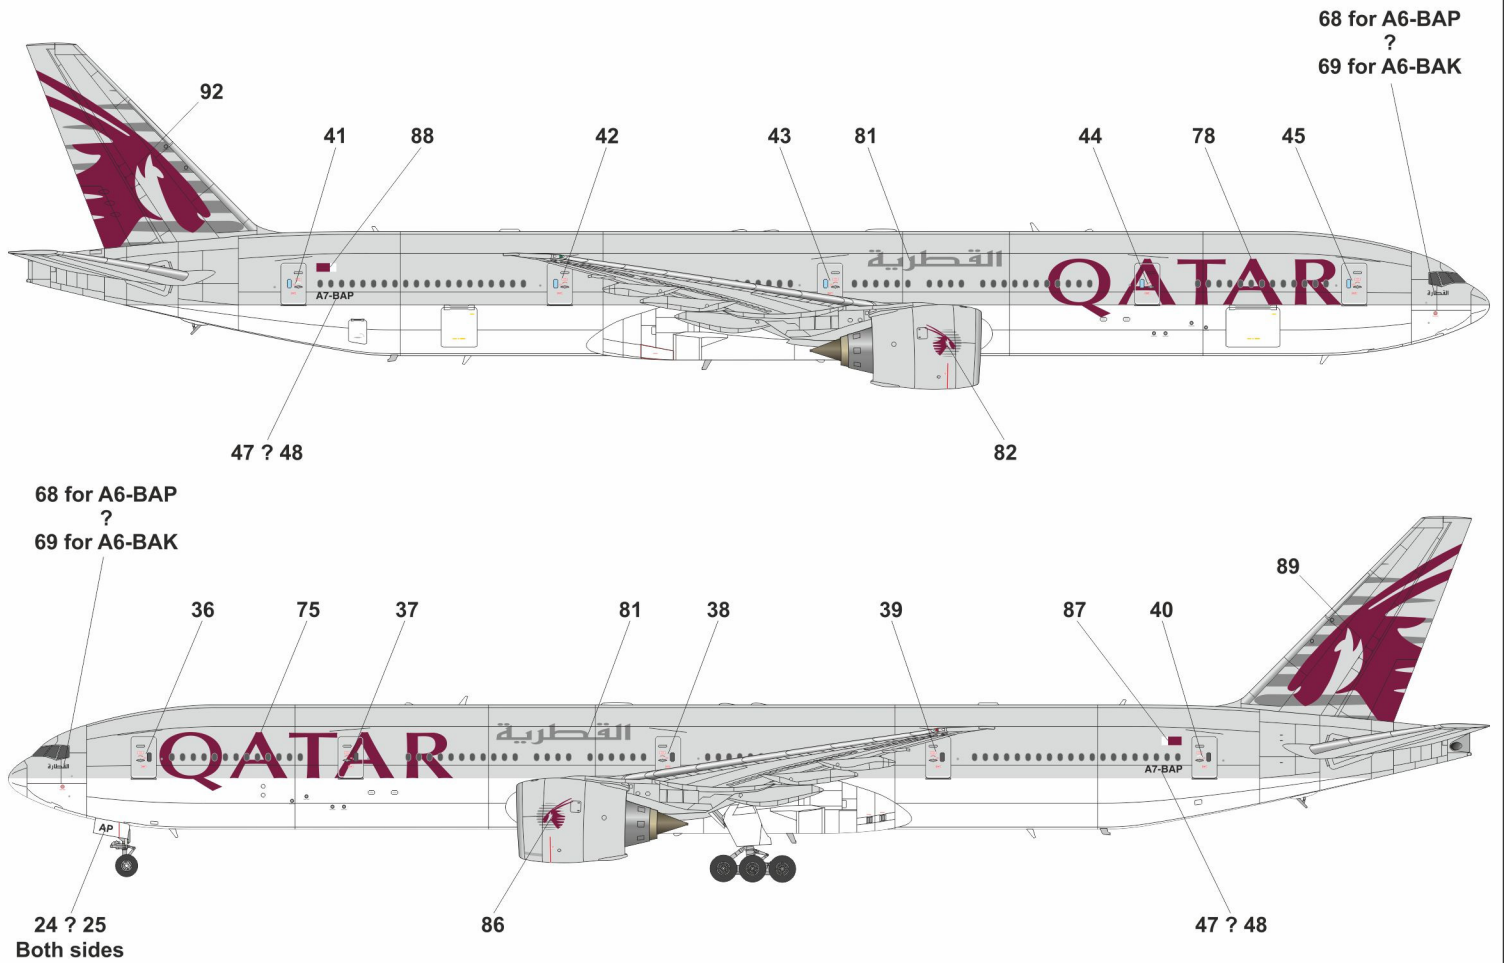

Avia
Decals ©

in association with

AVD144-11

1/144 scale Decal Set
3 paint variants

Designed for Zvezda model kit #7012

Boeing 777-300ER

Paint Masks
included

Emirates Airlines, Etihad Airways, Qatar Airways

Content of this decal set:

1. Silk Screen printed decals - 3+ sheets
2. Vinyl pre-cut paint masks - 1 pcs.
3. This Manual - 1 pcs.

PAINT MASKS USAGE SCHEME

Model Paint Recommendations:

The best way to select right colors for your model is choosing colors by photo.

Find photos of your model prototype by registration using most popular websites, such as *airliners.net*, *jetphotos.net*, *planespotters.net* etc.

Engine cone spiral markings

Left engine is shown, right one is the same

Variant 1. Emirates Airlines. Dubai, United Arab Emirates. Registrations A6-EGV, A6-ECQ, A6-ENX

Variant 2. Etihad Airways. Abu Dhabi, United Arab Emirates. Registrations A6-ETK, A6-ETN

Variant 3. Qatar Airways. Doha, Qatar. Registrations A7-BAP, A7-BAK