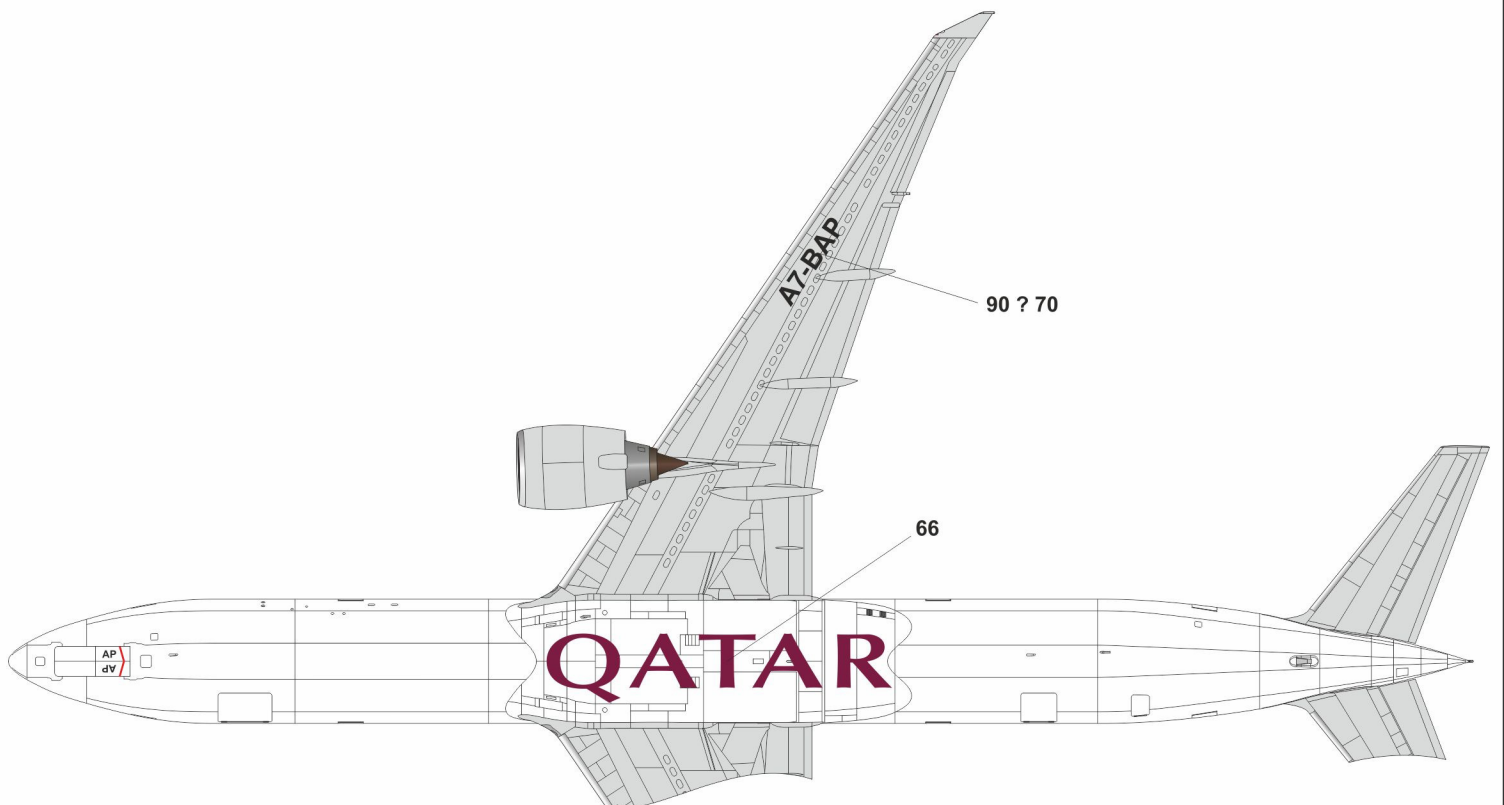

Variant 3. Qatar Airways. Doha, Qatar. Registrations A7-BAP, A7-BAK