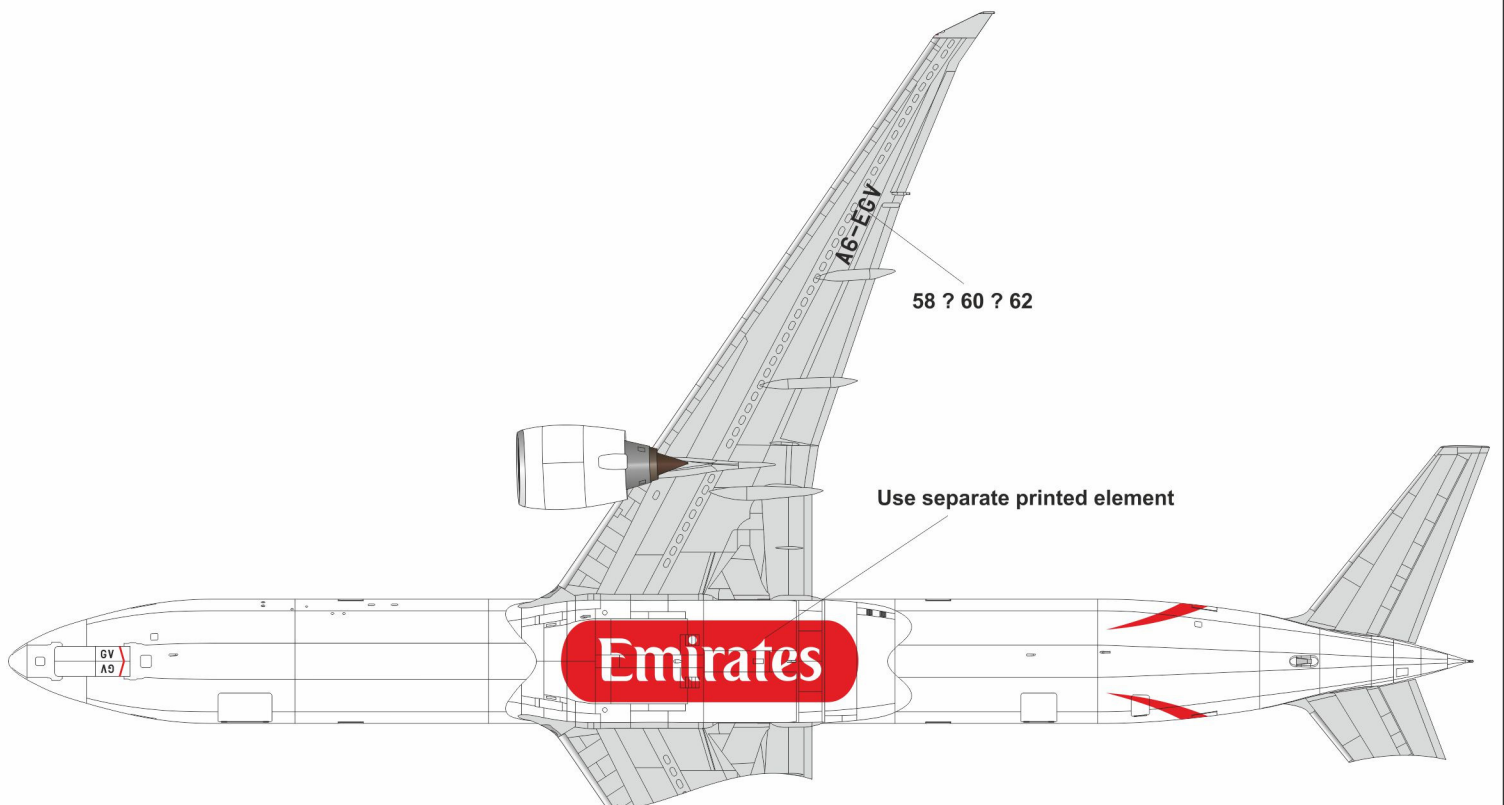

Variant 1. Emirates Airlines. Dubai, United Arab Emirates. Registrations A6-EGV, A6-ECQ, A6-ENX